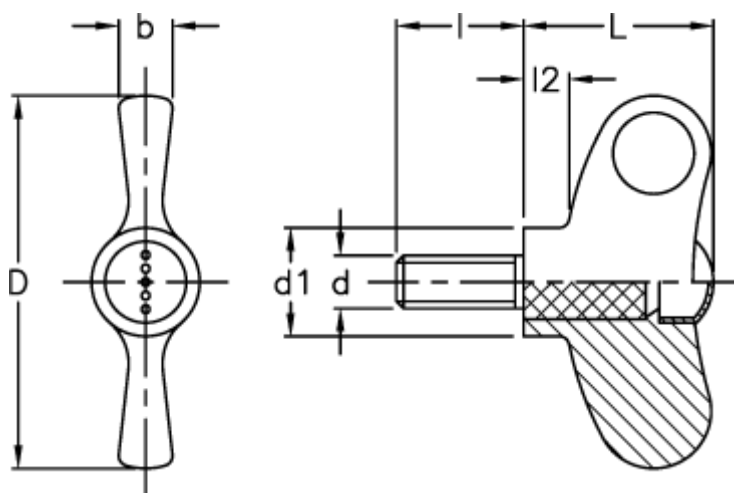

Data Sheet

Article number: 23052238564

Description: E+G Wing screw
EWN.70 p-M10x20-C4, yellow cap

Measures

b	= 10
D	= 70
d1	= 20.0
d 6g	= M10
l	= 20
L	= 36
l2	= 8.0